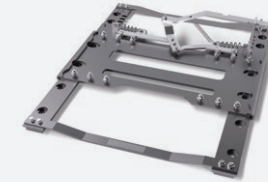

3000FFH DUAL HEIGHT
STANDARD DUTY 2"
ON-ROAD
CAST

170CI
HEAVY DUTY 2"
ON-ROAD & OFF-ROAD
CAST

260HD
HEAVY DUTY 3.5"
ON-ROAD & OFF-ROAD
CAST

PERFORMANCE OPTIONS

MOUNTING

Sliding
150SF
& 170SF

Mounting
plate

Direct
mount