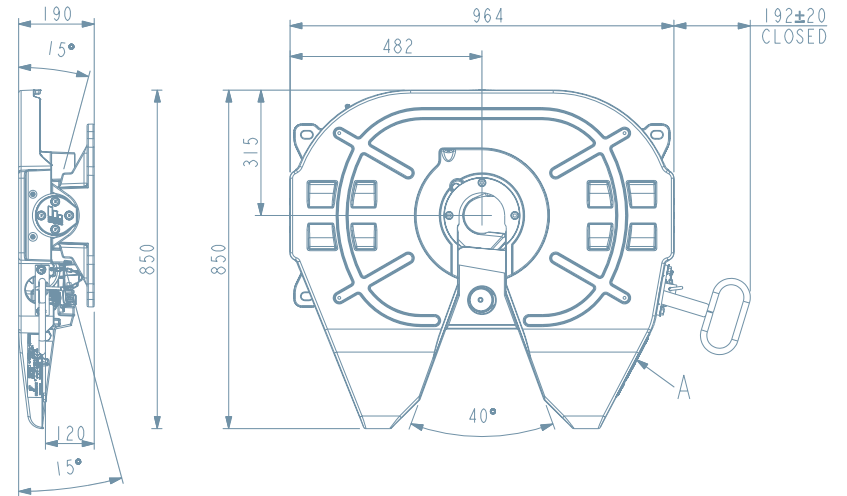

STANDARD HANDLE

Fit for...
HGV traffic and off-road terrain

OFTEN BOUGHT WITH...

**260MP
Mounting Plate**
Heavy duty 2" / 3"
on & off-road

See page 41
for more details

FIFTH WHEEL OPTIONS

3000FFH DUAL HEIGHT STANDARD DUTY 2" ON-ROAD