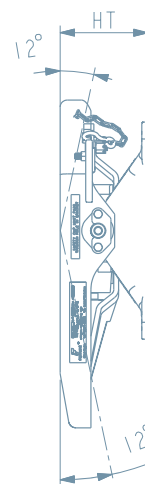

FIFTH WHEEL OPTIONS

3000 MEDIUM DUTY 2" ON-ROAD & LIMITED OFF-ROAD

CAST

IMPOSED 20T
D-VALUE 150KN

STANDARD HANDLE

HEIGHT MM (DIN 6)	WEIGHT KG	E11 55R-01 APPROVAL NO.	PRODUCT CODE
Pin & bushes only – no mounting brackets	102kg	E11 55R-01 4901	841000
138mm	122kg	E11 55R-01 4932	841138
148mm	120kg	E11 55R-01 4902	841148
161mm	122kg	E11 55R-01 4903	841161
185mm	124kg	E11 55R-01 4904	841185
210mm	129kg	E11 55R-01 4905	841210
230mm	137kg	E11 55R-01 4906	841230
257mm	140kg	E11 55R-01 4907	841257

STANDARD HANDLE

Fit for... Long-distance haulage with silo, tank and volume carriers using both two and three-axle tractors.