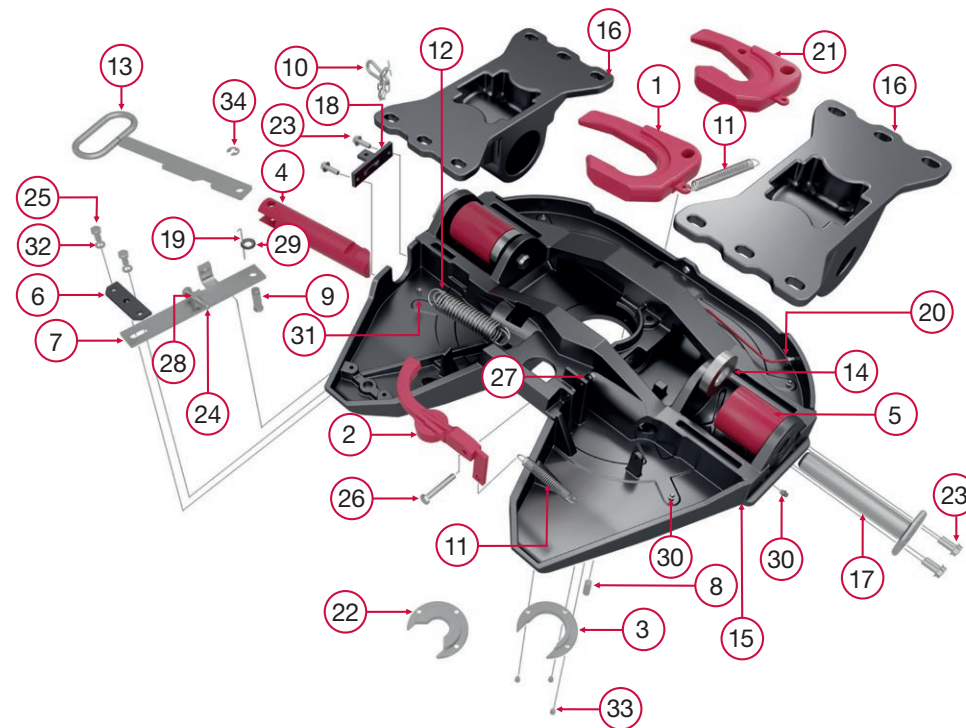

SPARE PARTS

3S SENSOR SAFETY SYSTEM

3000
3000LM

3000 – EXTENDED HANDLE OPTION ONLY

HEIGHT MM (DIN 6)	CODE
Controller	59016261
Safety Clip Sensor	59016262
Handle Sensor	59016263
Kingpin Sensor	59016264
Extended Handle	59014434
Extended Handle Bracket 3S	59016272
Safety Clip and Chain	59004114
Bracket M18 Kingpin Sensor	59015427

260HD

260HD SPARE PARTS

SPARE PART DESCRIPTION	PRODUCT CODE
Jaw Conversion Kit 3.5" to 2" – 21 / 22 / 33	59016552
Jaw Repair Kit 260HD 3.5" – 1 / 3 / 8 / 11 / 12 / 33	59016555
Jaw Repair Kit 170HD 2" – 1 / 8 / 11 / 12 / 22 / 33	59016556
Lockbar Repair Kit – 4 / 9 / 19 / 29 / 34	59016557
Spring Kit – 11 / 12	59016558
Pins & Bushes Kit – 5 / 14 / 17 / 23	59016559
Release Handle Kit – 9 / 13 / 19 / 29 / 34	59016560
Lever Repair Kit – 6 / 7 / 24 / 25 / 28 / 32	59016561
Trigger Arm Repair Kit – 2 / 26 / 27	59016562
Wear Ring Kit 3.5" – 3 / 33	59016563
Wear Ring Kit 170HD 2" – 22 / 33	59016564