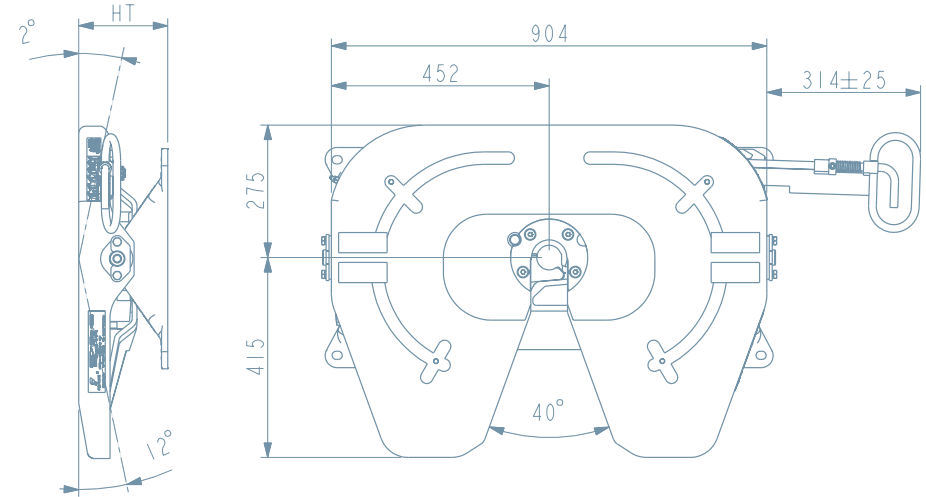

FIFTH WHEEL OPTIONS

3000 MEDIUM DUTY 2" ON-ROAD & LIMITED OFF-ROAD

CAST

IMPOSED 20T
D-VALUE 150KN

INTERLOCK HANDLE

HEIGHT MM (DIN 6)	WEIGHT KG	E11 55R-01 APPROVAL NO.	PRODUCT CODE
Pin & bushes only – no mounting brackets	103kg	E11 55R-01 4901	849000
138mm	123kg	E11 55R-01 4932	849138
148mm	121kg	E11 55R-01 4902	849148
161mm	123kg	E11 55R-01 4903	849161
185mm	125kg	E11 55R-01 4904	849185
210mm	130kg	E11 55R-01 4905	849210
230mm	138kg	E11 55R-01 4906	849230
257mm	141kg	E11 55R-01 4907	849257

INTERLOCK HANDLE

Fit for... Long-distance haulage with silo, tank and volume carriers using both two and three-axle tractors.