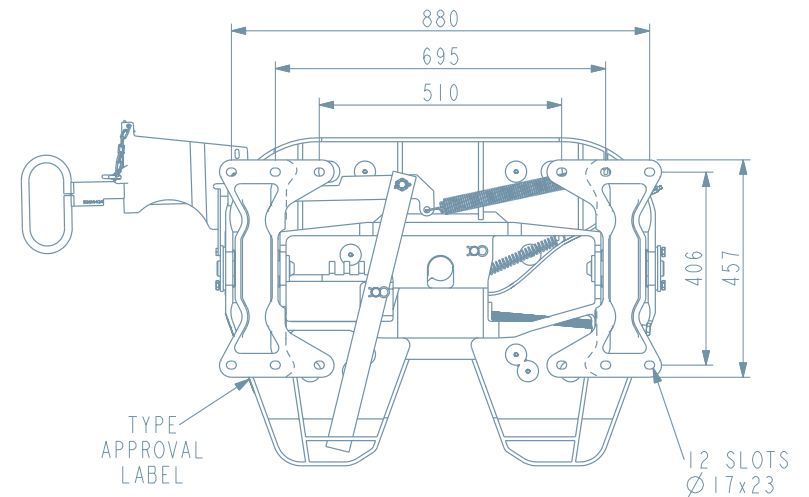

FIFTH WHEEL OPTIONS

3000LM LOW MAINTENANCE MEDIUM DUTY 2" ON-ROAD & LIMITED OFF-ROAD

CAST

IMPOSED 20T
D-VALUE 152KN

EXTENDED HANDLE

HEIGHT MM (DIN 6)	WEIGHT KG	E11 55R-01 APPROVAL NO.	PRODUCT CODE
Pin & bushes only – no mounting brackets	104kg	E11 55R-01 5557	905000
185mm	126kg	E11 55R-01 5557	905185
210mm	131kg	E11 55R-01 5557	905210
230mm	139kg	E11 55R-01 5557	905230
257mm	142kg	E11 55R-01 5557	905257
Single Point King Pin Lubrication Kit 125ml			59016109

EXTENDED HANDLE

Fit for... Long-distance haulage with silo, tank and volume carriers using both two and three-axle tractors.

NOTE:
ARTICULATION 7 DEGREES
WITH 138mm HIGH FIFTH WHEEL