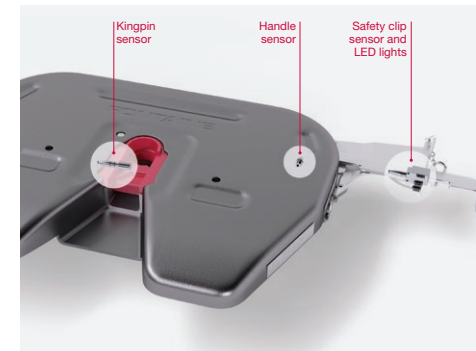

HANDLES

— Standard
— Interlock
— Extended

SAFETY SENSORS

LUBRICATION & AIR

PRODUCT COMPARISON

FIFTH WHEEL RANGE	MATERIAL	USAGE	APPLICATION	IMPOSED (U) & D-VALUE T / KN	WEIGHT KG	HEIGHT OPTIONS MM (DIN 6)	LOW MAINTENANCE	SINGLE-POINT AUTOLUBE	AIR ACTIVATION	SINGLE SENSOR SAFETY CLIP	SENSOR SYSTEMS	HANDLE OPTIONS
150SP²	Pressed	Standard duty 2" on-road	 Fit for... Flexible haulage volume carriers using two and three-axle tractors.	20T / 152kN	From 113kg	138 / 148 161 / 185 210 / 230 257	×	✓	✓	✓	✓	<ul style="list-style-type: none"> • Standard with safety clip • Extended with safety clip • Interlock
3000	Cast	Medium duty 2" on-road & limited off-road	 Fit for... Long-distance haulage with silo, tank and volume carriers using both two and three-axle tractors.	20T / 150kN	From 120kg	138 / 148 161 / 185 210 / 230 257	×	✓	✓	✓	✓	<ul style="list-style-type: none"> • Standard with safety clip • Extended with safety clip • Interlock
3000LM	Cast	Medium duty 2" on-road & limited off-road	 Fit for... Long-distance haulage with silo, tank and volume carriers using both two and three-axle tractors.	20T / 152kN	From 120kg	138 / 148 161 / 185 210 / 230 257	✓	✓	✓	✓	✓	<ul style="list-style-type: none"> • Standard with safety clip • Extended with safety clip • Interlock
3000FFH DUAL HEIGHT	Cast	Standard duty 2" on-road	 Fit for... Flexible haulage volume carriers using two and three-axle tractors.	18T / 130kN	335kg	167 / 267 317 / 367	✓	✓	✓	✓	✓	<ul style="list-style-type: none"> • Standard with safety clip • Extended with safety clip • Interlock
170CI	Cast	Heavy duty 2" on & off-road	 Fit for... HGV traffic and off-road terrain.	25T / 170kN	From 140kg	148 / 161 185 / 210 230 / 257	×	✓	✓	✓	✓	<ul style="list-style-type: none"> • Standard with safety clip • Extended with safety clip • Interlock
260HD	Cast	Heavy duty 3.5" on & off-road	 Fit for... HGV traffic and off-road terrain.	36T / 260kN	From 216kg	190	×	✓	×	×	×	<ul style="list-style-type: none"> • Standard with safety clip