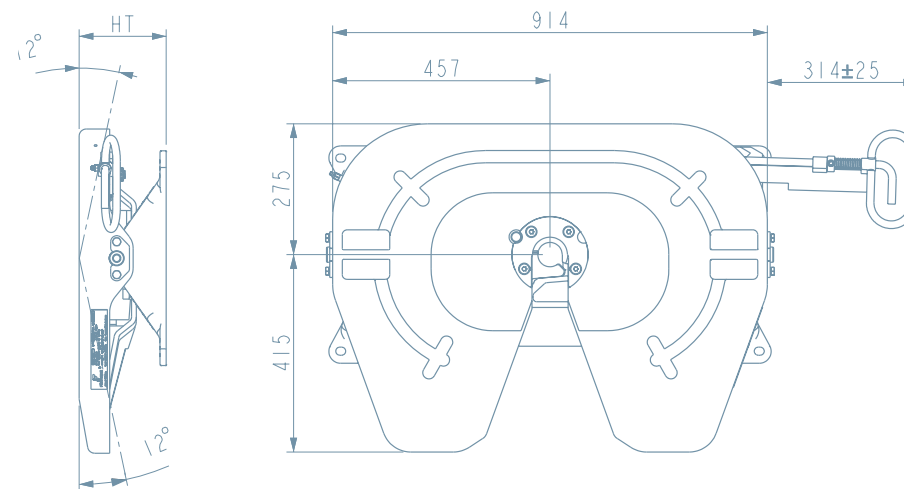

FIFTH WHEEL OPTIONS

170CI HEAVY DUTY 2" ON-ROAD & OFF-ROAD

CAST

IMPOSED 25T
D-VALUE 170KN

INTERLOCK HANDLE

HEIGHT MM (DIN 6)	WEIGHT KG	E11 55R-01 APPROVAL NO.	PRODUCT CODE
Pin & bushes only – no mounting brackets	141kg	E32 55R02/00 0104 00	939000
148mm	141kg	E32 55R02/00 0104 00	939148
161mm	143kg	E32 55R02/00 0104 00	939161
185mm	145kg	E32 55R02/00 0104 00	939185
210mm	150kg	E32 55R02/00 0104 00	939210
230mm	158kg	E32 55R02/00 0104 00	939230
257mm	161kg	E32 55R02/00 0104 00	939257

INTERLOCK HANDLE

Fit for...
HGV traffic and off-road terrain