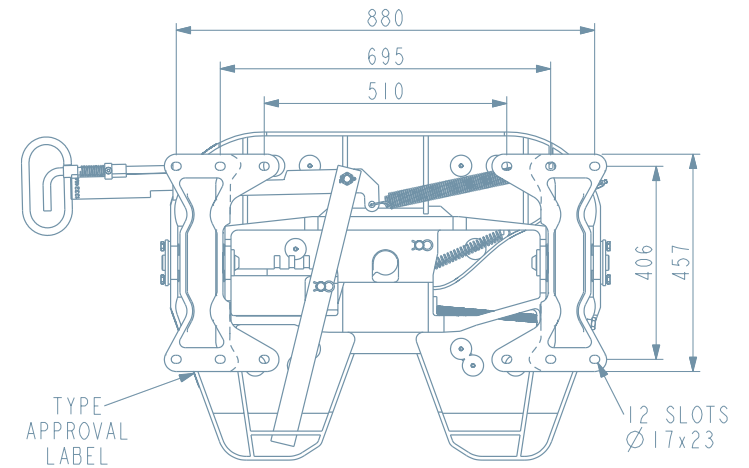

FIFTH WHEEL OPTIONS

3000LM LOW MAINTENANCE MEDIUM DUTY 2" ON-ROAD & LIMITED OFF-ROAD

CAST

IMPOSED 20T
D-VALUE 152KN

INTERLOCK HANDLE

HEIGHT MM (DIN 6)	WEIGHT KG	E11 55R-01 APPROVAL NO.	PRODUCT CODE
Pin & bushes only – no mounting brackets	103kg	E11 55R-01 5557	909000
138mm	123kg	E11 55R-01 5557	909138
148mm	121kg	E11 55R-01 5557	909148
161mm	123kg	E11 55R-01 5557	909161
185mm	125kg	E11 55R-01 5557	909185
210mm	130kg	E11 55R-01 5557	909210
230mm	138kg	E11 55R-01 5557	909230
257mm	141kg	E11 55R-01 5557	909257
Single Point King Pin Lubrication Kit 125ml			59016109

INTERLOCK HANDLE

Fit for... Long-distance haulage with silo, tank and volume carriers using both two and three-axle tractors.

NOTE:
ARTICULATION 7 DEGREES
WITH 138mm HIGH FIFTH WHEEL