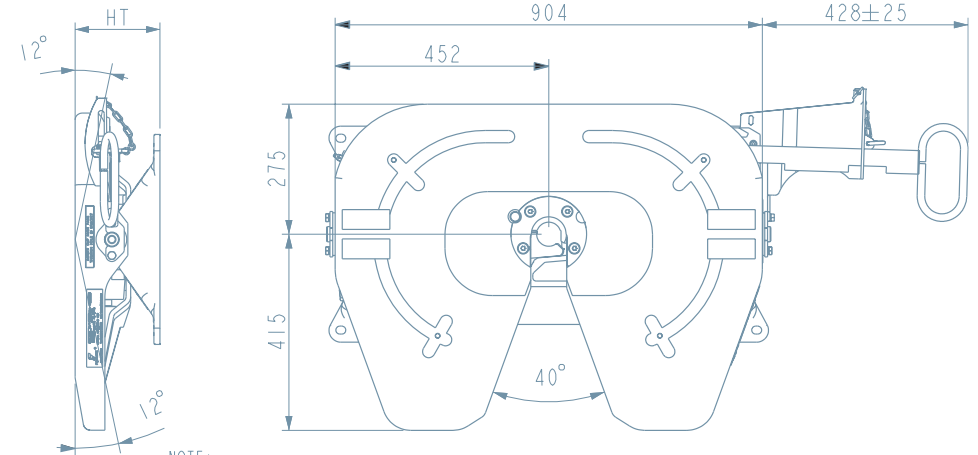

NOTE:
ARTICULATION 7 DEGREES
WITH 138mm HIGH FIFTH WHEEL