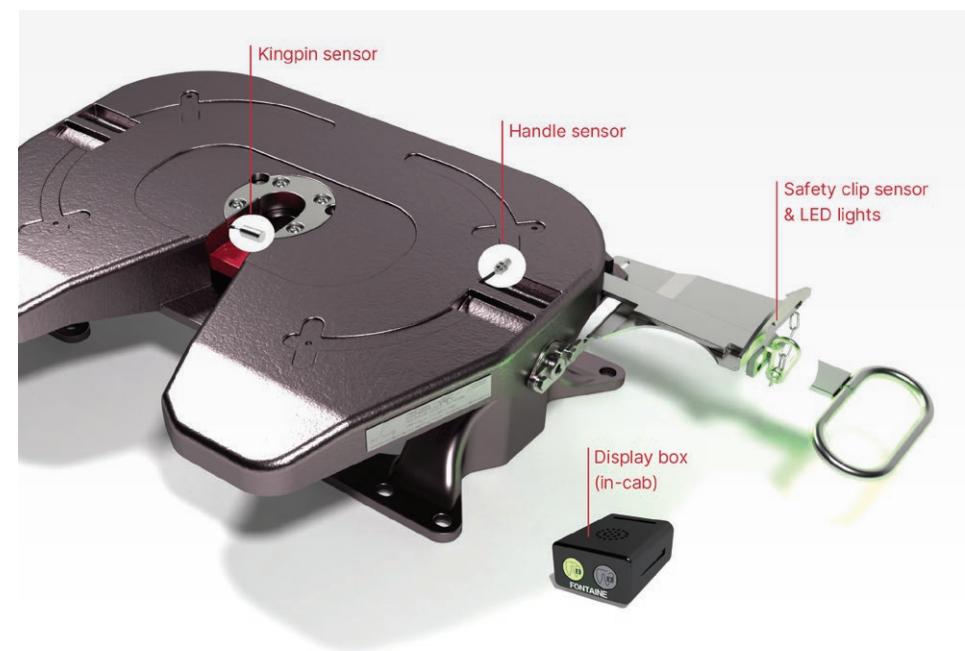

3000 – EXTENDED HANDLE OPTION ONLY

HEIGHT MM (DIN 6)	DATE	CODE
3 Sensor Green & Amber LED – Pins & Bushes	2021 onwards	8450000G
3 Sensor Green & Amber LED – 230mm	2021 onwards	8452300G