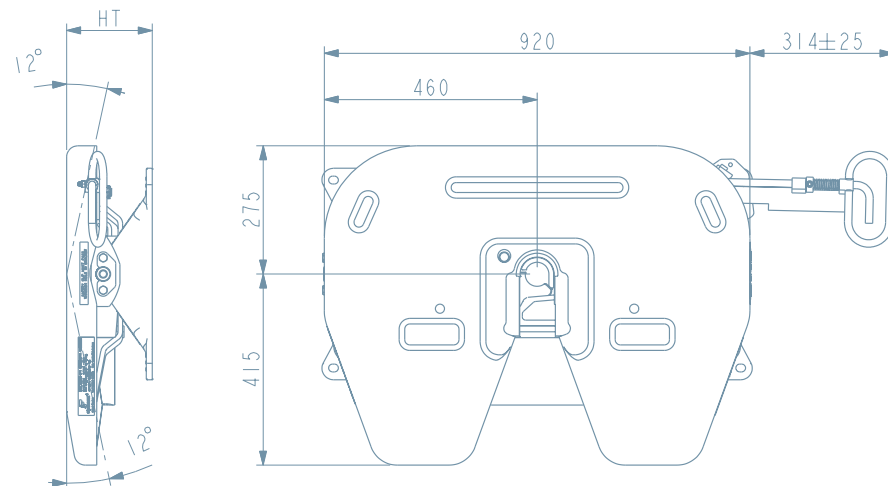

INTERLOCK HANDLE

Reducing kingpin wear

The 150SP² does not require a wear ring

Fit for...

Flexible haulage volume carriers
using two and three-axle tractors

NOTE:
ARTICULATION 7 DEGREES
WITH 138mm HIGH FIFTH WHEEL