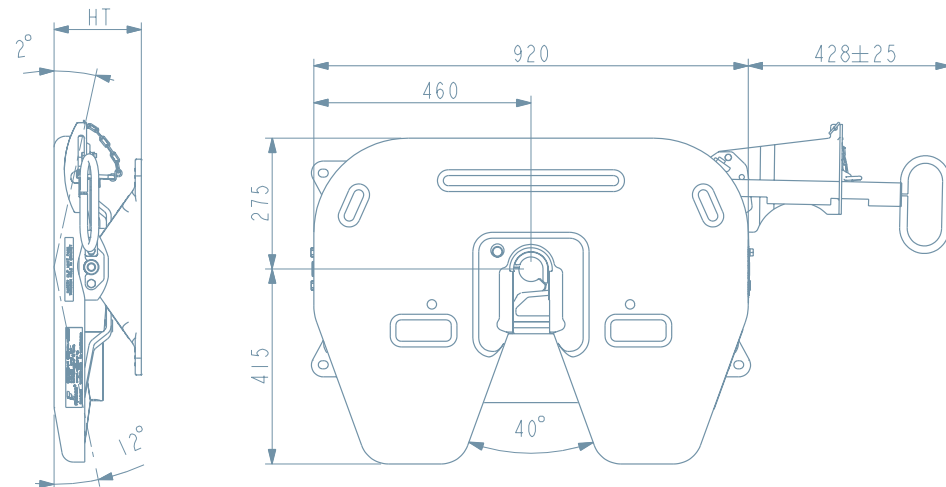

NOTE:
ARTICULATION 7 DEGREES
WITH 138mm HIGH FIFTH WHEEL