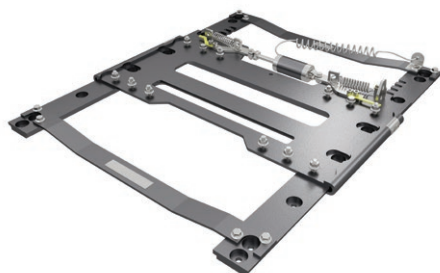

MOUNTING OPTIONS

SLIDING 150SF

525MM TRAVEL
MANUAL & AIR OPTIONS

DAF	
150SF SLIDER BASE	CODE
Low handle (up to 185mm FW height)	310880025034
Medium handle (210mm FW height)	310880025035
High handle (230mm & above FW height)	310880025036

MAN	
150SF SLIDER BASE	CODE
Medium handle (210mm FW height)	310880101035
High handle (230mm & above FW height)	310880101036

DAIMLER	
150SF SLIDER BASE	CODE
Low handle (up to 185mm FW height) 950mm centres	310950050034
High handle (230mm & above FW height) 950mm centres	310950050037
Low handle (up to 185mm FW height) 950mm centres – TAG Axle	310950050084
Medium handle (210mm FW height) 950mm centres – TAG Axle	310950050085

IVECO	
150SF SLIDER BASE	CODE
Medium handle (210mm & above FW)	310860045035
High handle (230mm & above FW)	310860045036

SCANIA 4X2	
150SF SLIDER BASE	CODE
Medium handle (210mm & above FW)	310880100035
High handle (230mm & above FW height)	310880100036

SCANIA 6X2	
150SF SLIDER BASE	CODE
Low handle (up to 185mm FW height)	310880100074
Medium handle (210mm FW height)	310880100075
High handle (230mm & above FW height)	310880100076

VOLVO / RENAULT 4MM L-PROFILE	
150SF SLIDER BASE	CODE
Low handle (up to 185mm FW height)	310930050034
Medium handle (210mm FW height)	310930050035
High handle (230mm & above FW height)	310930050036

VOLVO / RENAULT 50MM L-PROFILE	
150SF SLIDER BASE	CODE
Low handle (up to 185mm FW height)	310930050083
Medium handle (210mm FW height)	310930050084

OPTIONS	
DESCRIPTION	CODE
Supplement for Air Operation	Replace first two digits with 33
Supplement for 750mm Travel Rails	Replace first two digits with 32 for manual and 34 for air