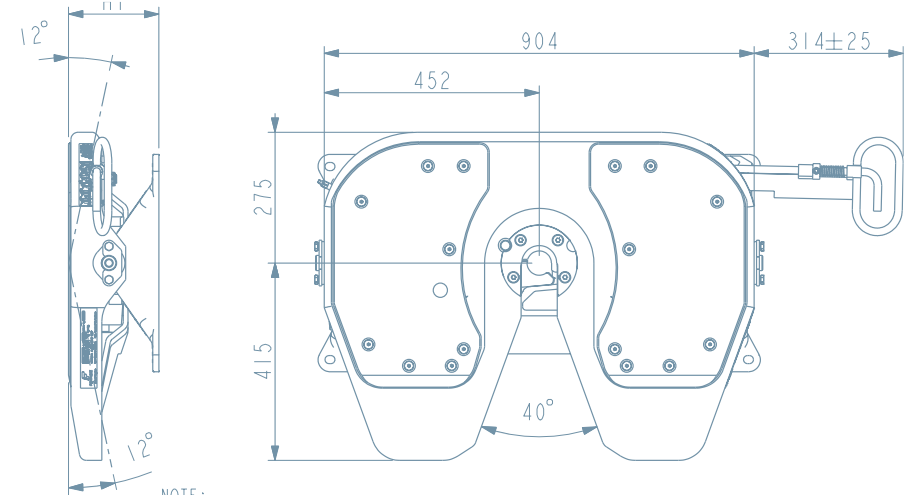

INTERLOCK HANDLE

Fit for... Long-distance haulage with silo, tank and volume carriers using both two and three-axle tractors.

NOTE:
ARTICULATION 7 DEGREES
WITH 138mm HIGH FIFTH WHEEL