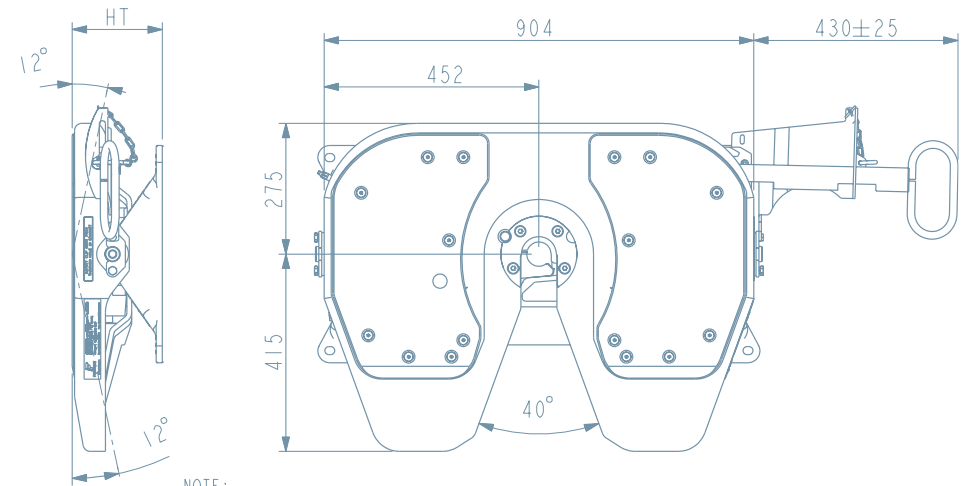

EXTENDED HANDLE

Fit for... Long-distance haulage with silo, tank and volume carriers using both two and three-axle tractors.

NOTE:
ARTICULATION 7 DEGREES
WITH 138mm HIGH FIFTH WHEEL