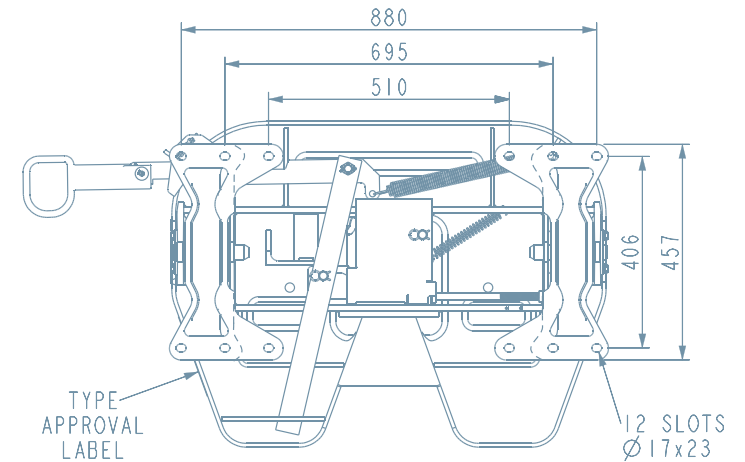

FIFTH WHEEL OPTIONS

150SP² STANDARD DUTY 2" ON-ROAD

PRESSED

IMPOSED 20T
D-VALUE 152KN

STANDARD HANDLE

HEIGHT MM (DIN 6)	WEIGHT KG	E11 55R-01 APPROVAL NO.	PRODUCT CODE
Pin & bushes only – no mounting brackets	95kg	E11 55R-01 7166	881000
138mm	115kg	E11 55R-01 7166	881138
148mm	113kg	E11 55R-01 7166	881148
161mm	115kg	E11 55R-01 7166	881161
185mm	117kg	E11 55R-01 7166	881185
210mm	122kg	E11 55R-01 7166	881210
230mm	130kg	E11 55R-01 7166	881230
257mm	133kg	E11 55R-01 7166	881257

STANDARD HANDLE

Reducing kingpin wear
The 150SP² does not require a wear ring

Fit for...
Flexible haulage volume carriers
using two and three-axle tractors

NOTE:
ARTICULATION 7 DEGREES
WITH 138mm HIGH FIFTH WHEEL

FIFTH WHEEL OPTIONS

150SP² STANDARD DUTY 2" ON-ROAD

PRESSED

IMPOSED 20T
D-VALUE 152KN

EXTENDED HANDLE

HEIGHT MM (DIN 6)	WEIGHT KG	E11 55R-01 APPROVAL NO.	PRODUCT CODE
Pin & bushes only – no mounting brackets	97kg	E11 55R-01 7166	885000
185mm	119kg	E11 55R-01 7166	885185
210mm	124kg	E11 55R-01 7166	885210
230mm	132kg	E11 55R-01 7166	885230
257mm	135kg	E11 55R-01 7166	885257