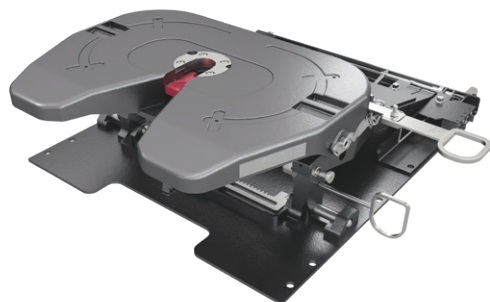

FIFTH WHEEL OPTIONS

3000FFH DUAL HEIGHT STANDARD DUTY 2" ON-ROAD

CAST

IMPOSED 18T
D-VALUE 130KN