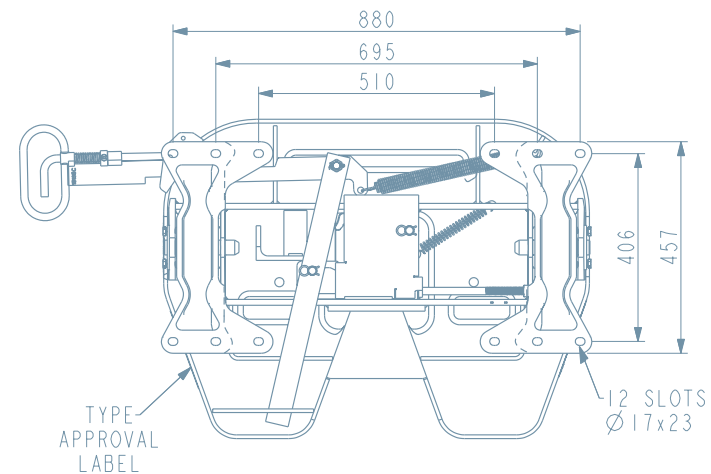

INTERLOCK HANDLE

Reducing kingpin wear

The 150SP² does not require a wear ring

Fit for...

Flexible haulage volume carriers
using two and three-axle tractors

NOTE:
ARTICULATION 7 DEGREES
WITH 138mm HIGH FIFTH WHEEL