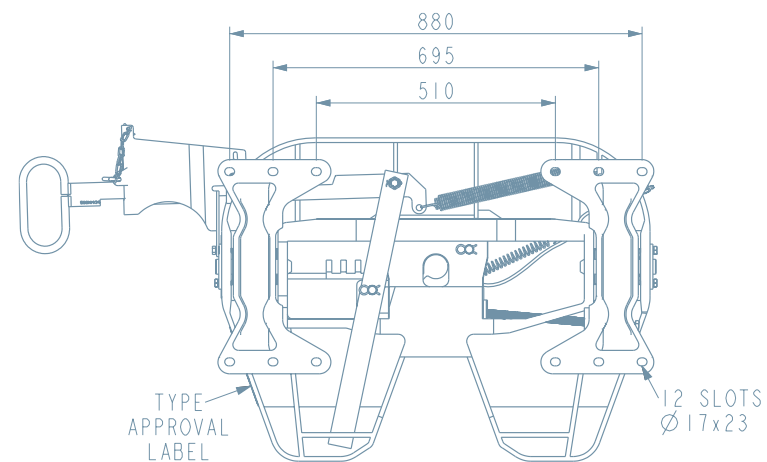

FIFTH WHEEL OPTIONS

170CI HEAVY DUTY 2" ON-ROAD & OFF-ROAD

CAST

IMPOSED 25T
D-VALUE 170KN

EXTENDED HANDLE

HEIGHT MM (DIN 6)	WEIGHT KG	E11 55R-01 APPROVAL NO.	PRODUCT CODE
Pin & bushes only – no mounting brackets	142kg	E32 55R02/00 0104 00	935000
185mm	146kg	E32 55R02/00 0104 00	935185
210mm	151kg	E32 55R02/00 0104 00	935210
230mm	159kg	E32 55R02/00 0104 00	935230
257mm	162kg	E32 55R02/00 0104 00	935257

EXTENDED HANDLE

Fit for...
HGV traffic and off-road terrain