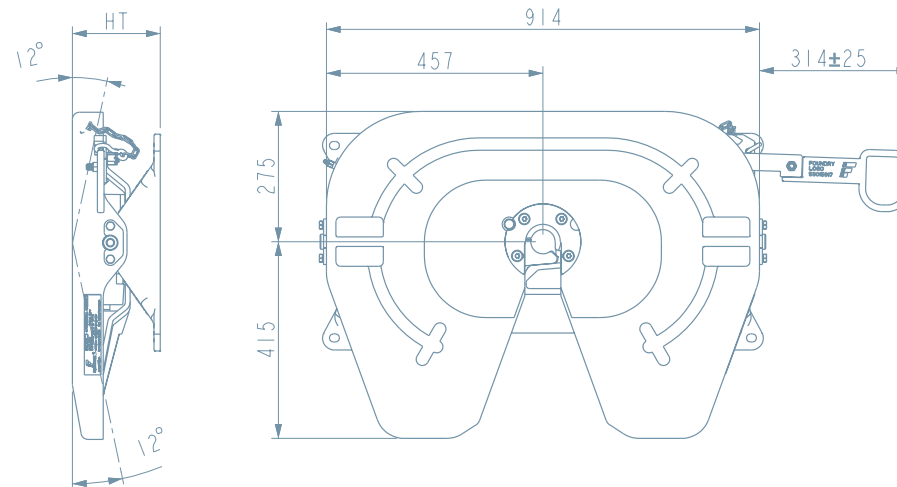

STANDARD HANDLE

Fit for...
HGV traffic and off-road terrain