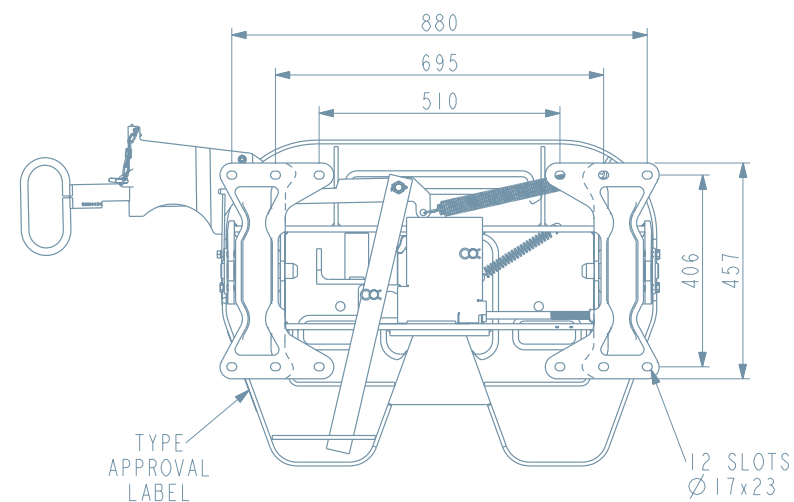

EXTENDED HANDLE

Reducing kingpin wear
The 150SP² does not require a wear ring

Fit for...
Flexible haulage volume carriers
using two and three-axle tractors

NOTE:
ARTICULATION 7 DEGREES
WITH 138mm HIGH FIFTH WHEEL

FIFTH WHEEL OPTIONS

150SP² STANDARD DUTY 2" ON-ROAD

PRESSED

IMPOSED 20T
D-VALUE 152KN

INTERLOCK HANDLE

HEIGHT MM (DIN 6)	WEIGHT KG	E11 55R-01 APPROVAL NO.	PRODUCT CODE
Pin & bushes only – no mounting brackets	96kg	E11 55R-01 7166	889000
138mm	116kg	E11 55R-01 7166	889138
148mm	114kg	E11 55R-01 7166	889148
161mm	116kg	E11 55R-01 7166	889161
185mm	118kg	E11 55R-01 7166	889185
210mm	123kg	E11 55R-01 7166	889210
230mm	131kg	E11 55R-01 7166	889230
257mm	134kg	E11 55R-01 7166	889257