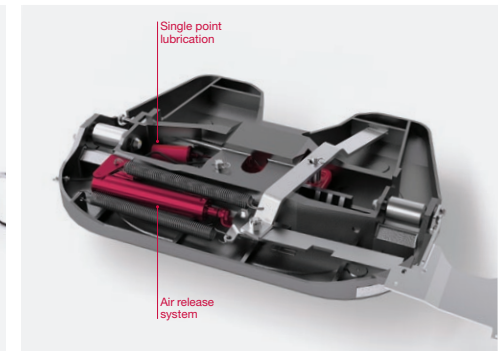

HANDLES

— Standard
— Interlock
— Extended

SAFETY SENSORS

LUBRICATION & AIR

PRODUCT COMPARISON

FIFTH WHEEL RANGE	MATERIAL	USAGE	APPLICATION	IMPOSED (U) & D-VALUE T / KN	WEIGHT KG	HEIGHT OPTIONS MM (DIN 6)	LOW MAINTENANCE	SINGLE-POINT AUTOLUBE	AIR ACTIVATION	SINGLE SENSOR SAFETY CLIP	SENSOR SYSTEMS	HANDLE OPTIONS
150SP²	Pressed	Standard duty 2" on-road	 Fit for... Flexible haulage volume carriers using two and three-axle tractors.	20T / 152kN	From 113kg	138 / 148 161 / 185 210 / 230 257	×	✓	✓	✓	✓	<ul style="list-style-type: none"> • Standard with safety clip • Extended with safety clip • Interlock
3000	Cast	Medium duty 2" on-road & limited off-road	 Fit for... Long-distance haulage with silo, tank and volume carriers using both two and three-axle tractors.	20T / 150kN	From 120kg	138 / 148 161 / 185 210 / 230 257	×	✓	✓	✓	✓	<ul style="list-style-type: none"> • Standard with safety clip • Extended with safety clip • Interlock
3000LM	Cast	Medium duty 2" on-road & limited off-road	 Fit for... Long-distance haulage with silo, tank and volume carriers using both two and three-axle tractors.	20T / 152kN	From 120kg	138 / 148 161 / 185 210 / 230 257	✓	✓	✓	✓	✓	<ul style="list-style-type: none"> • Standard with safety clip • Extended with safety clip • Interlock
3000FFH DUAL HEIGHT	Cast	Standard duty 2" on-road	 Fit for... Flexible haulage volume carriers using two and three-axle tractors.	18T / 130kN	335kg	167 / 267 317 / 367	✓	✓	✓	✓	✓	<ul style="list-style-type: none"> • Standard with safety clip • Extended with safety clip • Interlock
170CI	Cast	Heavy duty 2" on & off-road	 Fit for... HGV traffic and off-road terrain.	25T / 170kN	From 140kg	148 / 161 185 / 210 230 / 257	×	✓	✓	✓	✓	<ul style="list-style-type: none"> • Standard with safety clip • Extended with safety clip • Interlock
260HD	Cast	Heavy duty 3.5" on & off-road	 Fit for... HGV traffic and off-road terrain.	36T / 260kN	From 216kg	190	×	✓	×	×	×	<ul style="list-style-type: none"> • Standard with safety clip