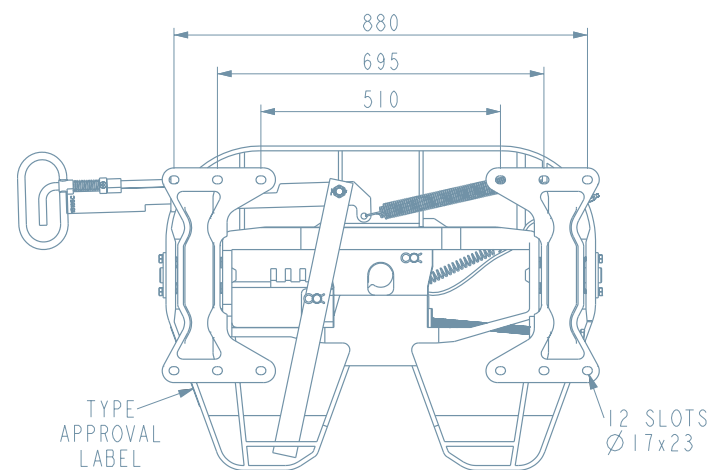

FIFTH WHEEL OPTIONS

170CI HEAVY DUTY 2" ON-ROAD & OFF-ROAD

CAST

IMPOSED 25T
D-VALUE 170KN

INTERLOCK HANDLE

HEIGHT MM (DIN 6)	WEIGHT KG	E11 55R-01 APPROVAL NO.	PRODUCT CODE
Pin & bushes only – no mounting brackets	141kg	E32 55R02/00 0104 00	939000
148mm	141kg	E32 55R02/00 0104 00	939148
161mm	143kg	E32 55R02/00 0104 00	939161
185mm	145kg	E32 55R02/00 0104 00	939185
210mm	150kg	E32 55R02/00 0104 00	939210
230mm	158kg	E32 55R02/00 0104 00	939230
257mm	161kg	E32 55R02/00 0104 00	939257

INTERLOCK HANDLE

Fit for...
HGV traffic and off-road terrain