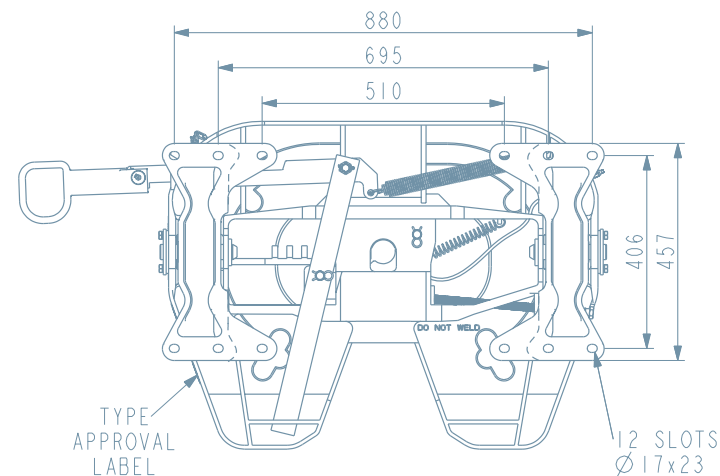

FIFTH WHEEL OPTIONS

3000 MEDIUM DUTY 2" ON-ROAD & LIMITED OFF-ROAD

CAST

IMPOSED 20T
D-VALUE 150KN

STANDARD HANDLE

HEIGHT MM (DIN 6)	WEIGHT KG	E11 55R-01 APPROVAL NO.	PRODUCT CODE
Pin & bushes only – no mounting brackets	102kg	E11 55R-01 4901	841000
138mm	122kg	E11 55R-01 4932	841138
148mm	120kg	E11 55R-01 4902	841148
161mm	122kg	E11 55R-01 4903	841161
185mm	124kg	E11 55R-01 4904	841185
210mm	129kg	E11 55R-01 4905	841210
230mm	137kg	E11 55R-01 4906	841230
257mm	140kg	E11 55R-01 4907	841257

STANDARD HANDLE

Fit for... Long-distance haulage with silo, tank and volume carriers using both two and three-axle tractors.