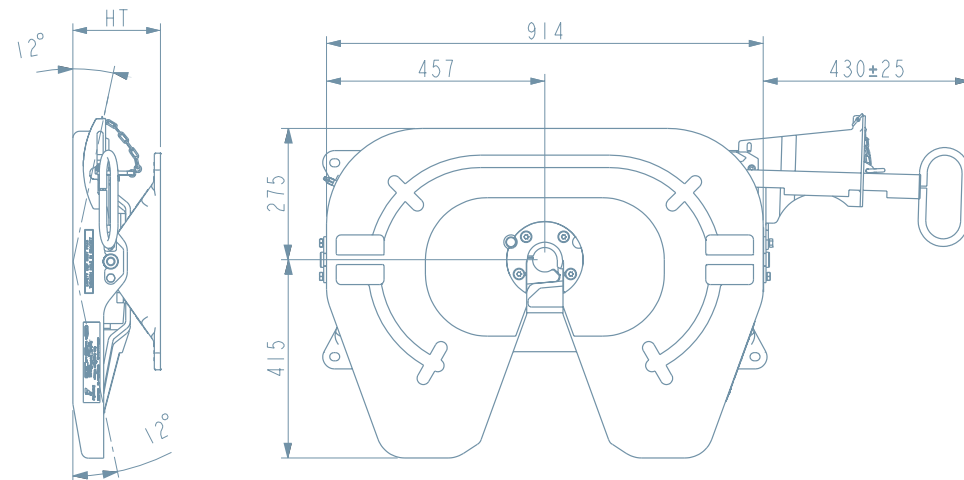

FIFTH WHEEL OPTIONS

170CI HEAVY DUTY 2" ON-ROAD & OFF-ROAD

CAST

IMPOSED 25T
D-VALUE 170KN

EXTENDED HANDLE

HEIGHT MM (DIN 6)	WEIGHT KG	E11 55R-01 APPROVAL NO.	PRODUCT CODE
Pin & bushes only – no mounting brackets	142kg	E32 55R02/00 0104 00	935000
185mm	146kg	E32 55R02/00 0104 00	935185
210mm	151kg	E32 55R02/00 0104 00	935210
230mm	159kg	E32 55R02/00 0104 00	935230
257mm	162kg	E32 55R02/00 0104 00	935257

EXTENDED HANDLE

Fit for...
HGV traffic and off-road terrain