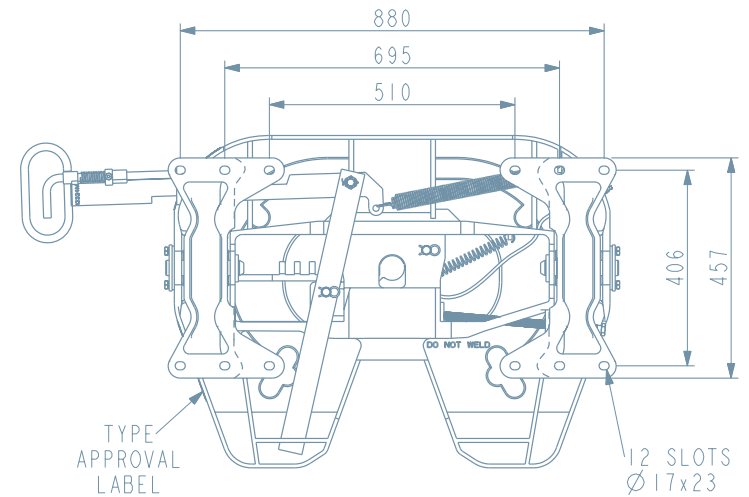

FIFTH WHEEL OPTIONS

3000 MEDIUM DUTY 2" ON-ROAD & LIMITED OFF-ROAD

CAST

IMPOSED 20T
D-VALUE 150KN

INTERLOCK HANDLE

HEIGHT MM (DIN 6)	WEIGHT KG	E11 55R-01 APPROVAL NO.	PRODUCT CODE
Pin & bushes only – no mounting brackets	103kg	E11 55R-01 4901	849000
138mm	123kg	E11 55R-01 4932	849138
148mm	121kg	E11 55R-01 4902	849148
161mm	123kg	E11 55R-01 4903	849161
185mm	125kg	E11 55R-01 4904	849185
210mm	130kg	E11 55R-01 4905	849210
230mm	138kg	E11 55R-01 4906	849230
257mm	141kg	E11 55R-01 4907	849257

INTERLOCK HANDLE

Fit for... Long-distance haulage with silo, tank and volume carriers using both two and three-axle tractors.