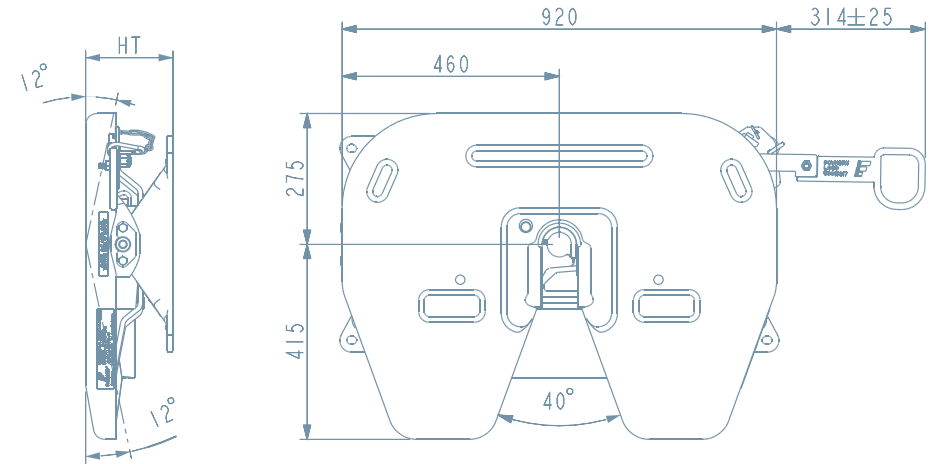

NOTE:
ARTICULATION 7 DEGREES
WITH 138mm HIGH FIFTH WHEEL