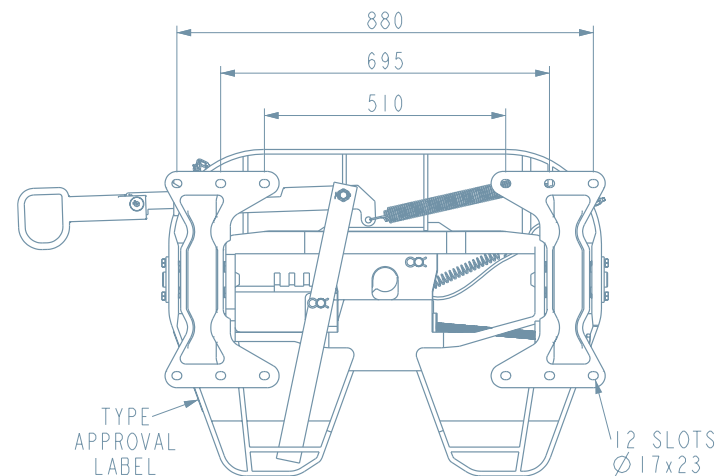

STANDARD HANDLE

Fit for...
HGV traffic and off-road terrain