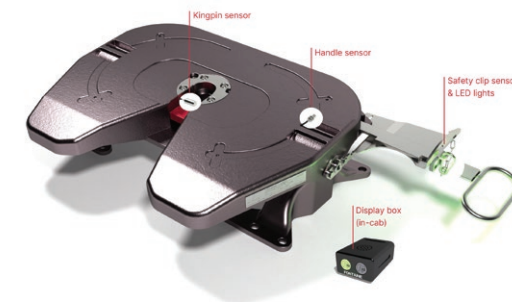

DAIMLER

3000FFH – AIR	CODE
950mm 167–367mm	59016179
950mm 167–317mm	59016180
950mm 167–267mm	59016182

FIFTH WHEEL

3000FFH – AIR	CODE
Top Plate Only (pins & bushes)	50272491

3S SENSOR SAFETY SYSTEM

3000
3000LM