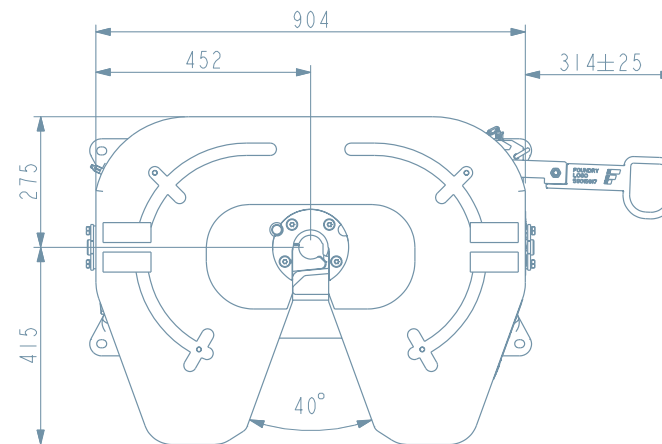

FIFTH WHEEL OPTIONS

3000 MEDIUM DUTY 2" ON-ROAD & LIMITED OFF-ROAD

CAST

IMPOSED 20T
D-VALUE 150KN

STANDARD HANDLE

HEIGHT MM (DIN 6)	WEIGHT KG	E11 55R-01 APPROVAL NO.	PRODUCT CODE
Pin & bushes only – no mounting brackets	102kg	E11 55R-01 4901	841000
138mm	122kg	E11 55R-01 4932	841138
148mm	120kg	E11 55R-01 4902	841148
161mm	122kg	E11 55R-01 4903	841161
185mm	124kg	E11 55R-01 4904	841185
210mm	129kg	E11 55R-01 4905	841210
230mm	137kg	E11 55R-01 4906	841230
257mm	140kg	E11 55R-01 4907	841257

STANDARD HANDLE

Fit for... Long-distance haulage with silo, tank and volume carriers using both two and three-axle tractors.