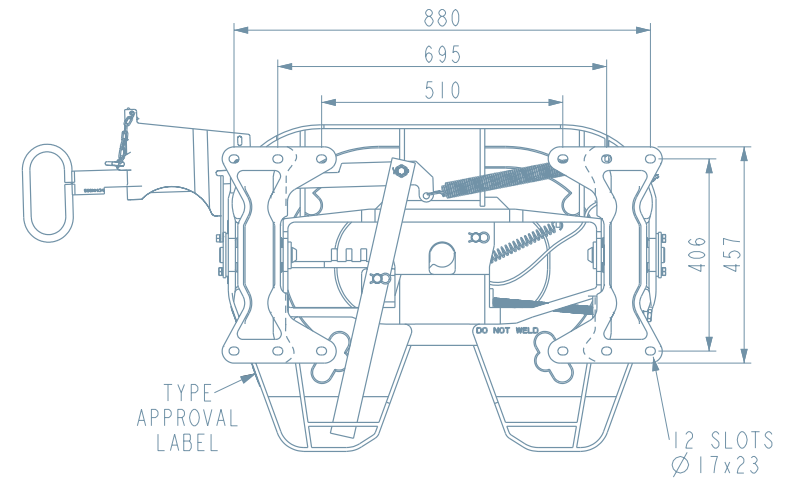

FIFTH WHEEL OPTIONS

3000 MEDIUM DUTY 2" ON-ROAD & LIMITED OFF-ROAD

CAST

IMPOSED 20T
D-VALUE 150KN

EXTENDED HANDLE

HEIGHT MM (DIN 6)	WEIGHT KG	E11 55R-01 APPROVAL NO.	PRODUCT CODE
Pin & bushes only – no mounting brackets	104kg	E11 55R-01 4901	845000
185mm	126kg	E11 55R-01 4904	845185
210mm	131kg	E11 55R-01 4905	845210
230mm	139kg	E11 55R-01 4906	845230
257mm	142kg	E11 55R-01 4907	845257

EXTENDED HANDLE

Fit for... Long-distance haulage with silo, tank and volume carriers using both two and three-axle tractors.

NOTE:
ARTICULATION 7 DEGREES
WITH 138mm HIGH FIFTH WHEEL